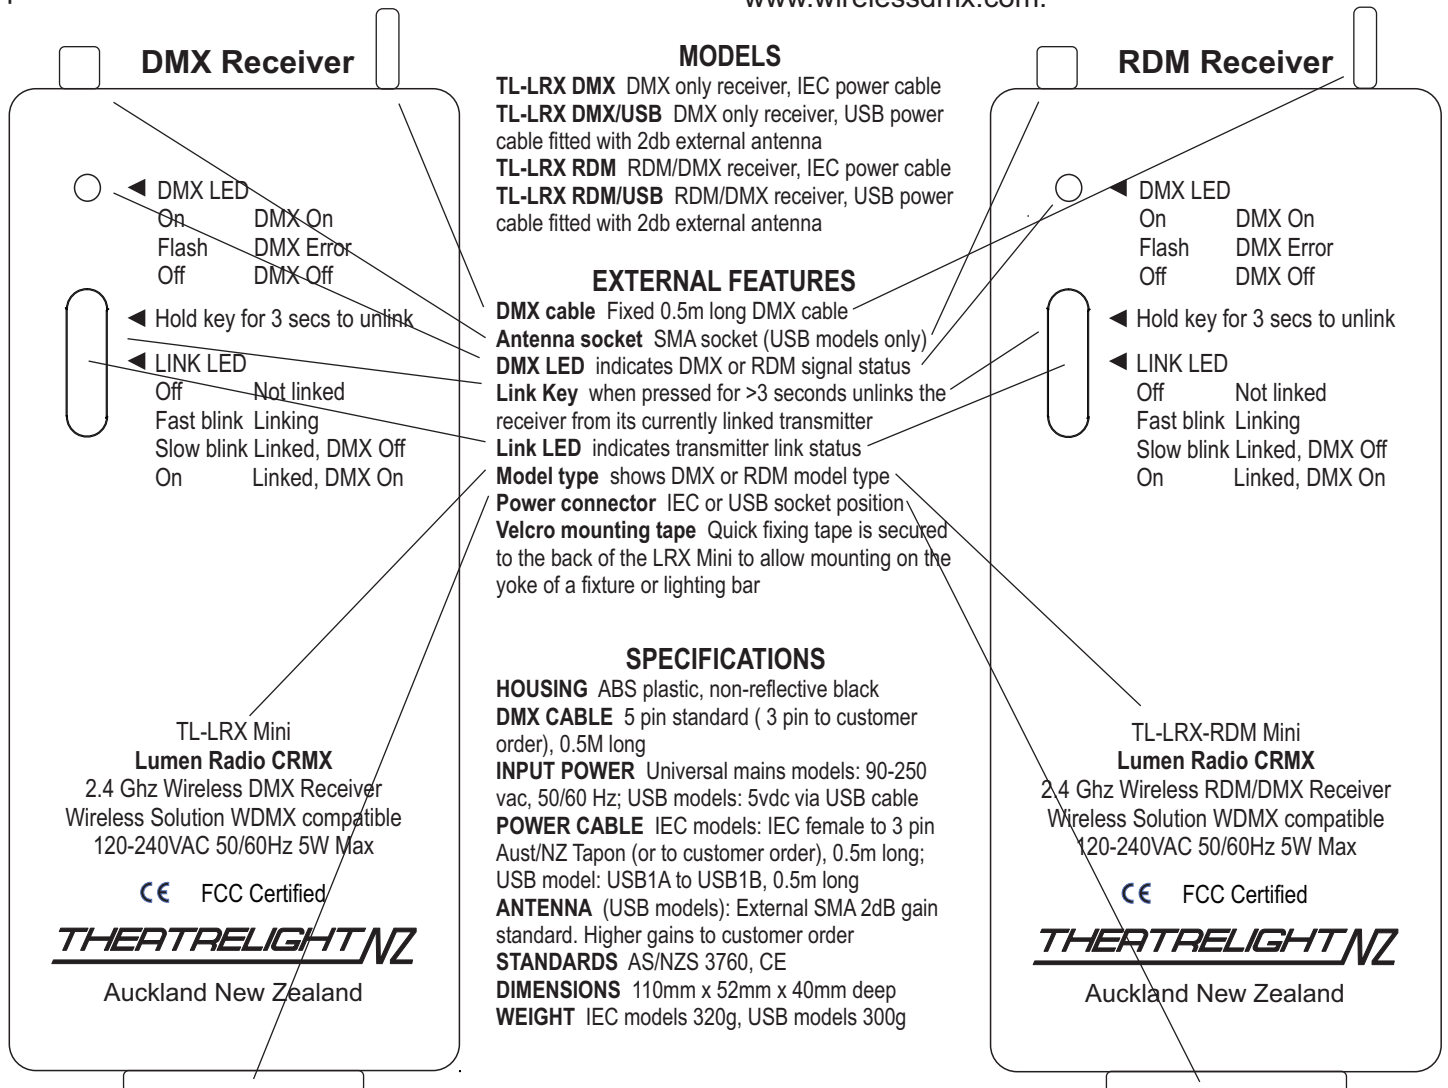

LRX MINI FEATURES

- Units are fitted with Velcro ties for mounting to any fixture or lighting bar
- LR Mini receives both Lumen Radio CRMX™ and Wireless Solution W-DMX™ signals
- Five pin XLR socket on 0.5meter cable for plugging into the DMX/RDM socket of any DMX fixture (three pin XLR connectors available to order)
- DMX and RDM output surge protected for maximum reliability
- DMX output isolated to 500vdc (IEC mains version only)
- DMX status LED shows DMX status
- Link key for unlinking the unit from its current transmitter
- Link LED (internal to the Link key) shows Link status
- Full operating instructions printed on the front panel

For full details about the CRMX™ standard see: www.lumenradio.com

For full details about the W-DMX™ standard see: www.wirelessdmx.com.

Your Local Distributor: