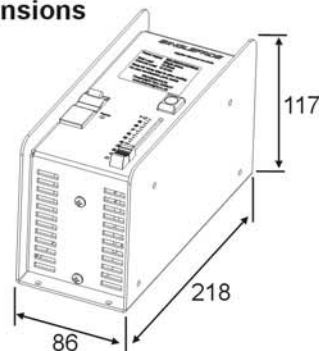

Dimensions

Weight:
SingleFade: 1.6Kg
TwinFade: 2.2Kg

Your Local Distributor:

THEATRELIGHT NZ

Theatrelight Ltd, 6 Rowe St. Onehunga, Auckland, New Zealand
Tel: 64-9-622 1187, Fax: 64-9-636 5803
Internet: www.theatrelight.co.nz, e-mail: info@theatrelight.co.nz