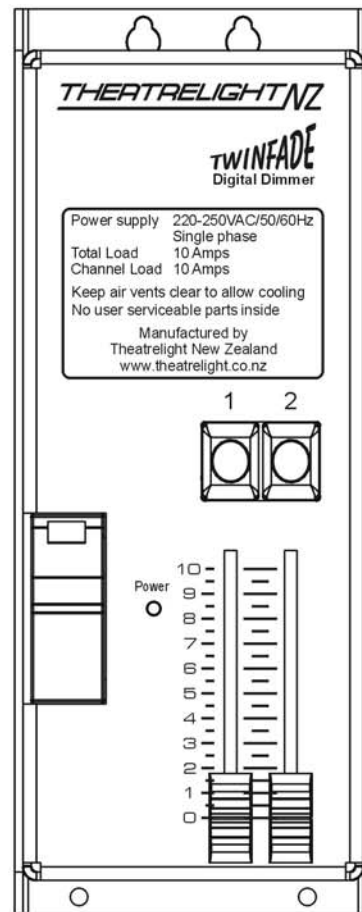

THEATRELIGHT NZ

Manufacturer of Theatre Lighting Control Systems

The SingleFade and Twinfade standalone digital dimmer modules are ideal for controlling several kilowatts of incandescent lighting. With a module width of only 86mm, a number of units can be used side by side to form a small lighting control centre for location or studio lighting, exhibitions, and theatres.

Both the SingleFade and TwinFade are small and compact while their rugged construction enables them to withstand the rigours of touring.

Features:

- Compact size making it highly portable
- Singlefade offers 1 channel at 10 Amps total load
- TwinFade offers 2 channels at 10 Amps total load
- Flash key for each channel
- MCB circuit breaker protection doubles as power switch
- Mains input and output via 1 metre cables allowing for any type of connector to be installed
- Power on LED indication

Specifications

Power:

- Mains supply, 90-250 AC 50/60hz
- Power input on rear via 1 metre cable
- Power output/s on rear via 1 metre cable/s
- Total maximum load: 10 Amps

Construction:

- Black powder-coated case
- Durable silk-screened front