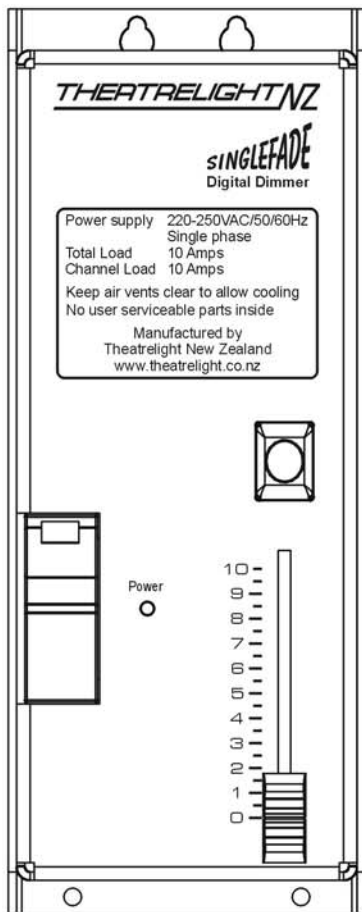

THEATRELIGHT NZ

Manufacturer of Theatre Lighting Control Systems

The SingleFade and Twinfade standalone digital dimmer modules are ideal for controlling several kilowatts of incandescent lighting. With a module width of only 86mm, a number of units can be used side by side to form a small lighting control centre for location or studio lighting, exhibitions, and theatres.

Both the SingleFade and TwinFade are small and compact while their rugged construction enables them to withstand the rigours of touring.

Features:

- Compact size making it highly portable
- Singlefade offers 1 channel at 10 Amps total load
- TwinFade offers 2 channels at 10 Amps total load
- Flash key for each channel
- MCB circuit breaker protection doubles as power switch
- Mains input and output via 1 metre cables allowing for any type of connector to be installed
- Power on LED indication

Specifications

Power:

- Mains supply, 90-250 AC 50/60hz
- Power input on rear via 1 metre cable
- Power output/s on rear via 1 metre cable/s
- Total maximum load: 10 Amps

Construction:

- Black powder-coated case
- Durable silk-screened front